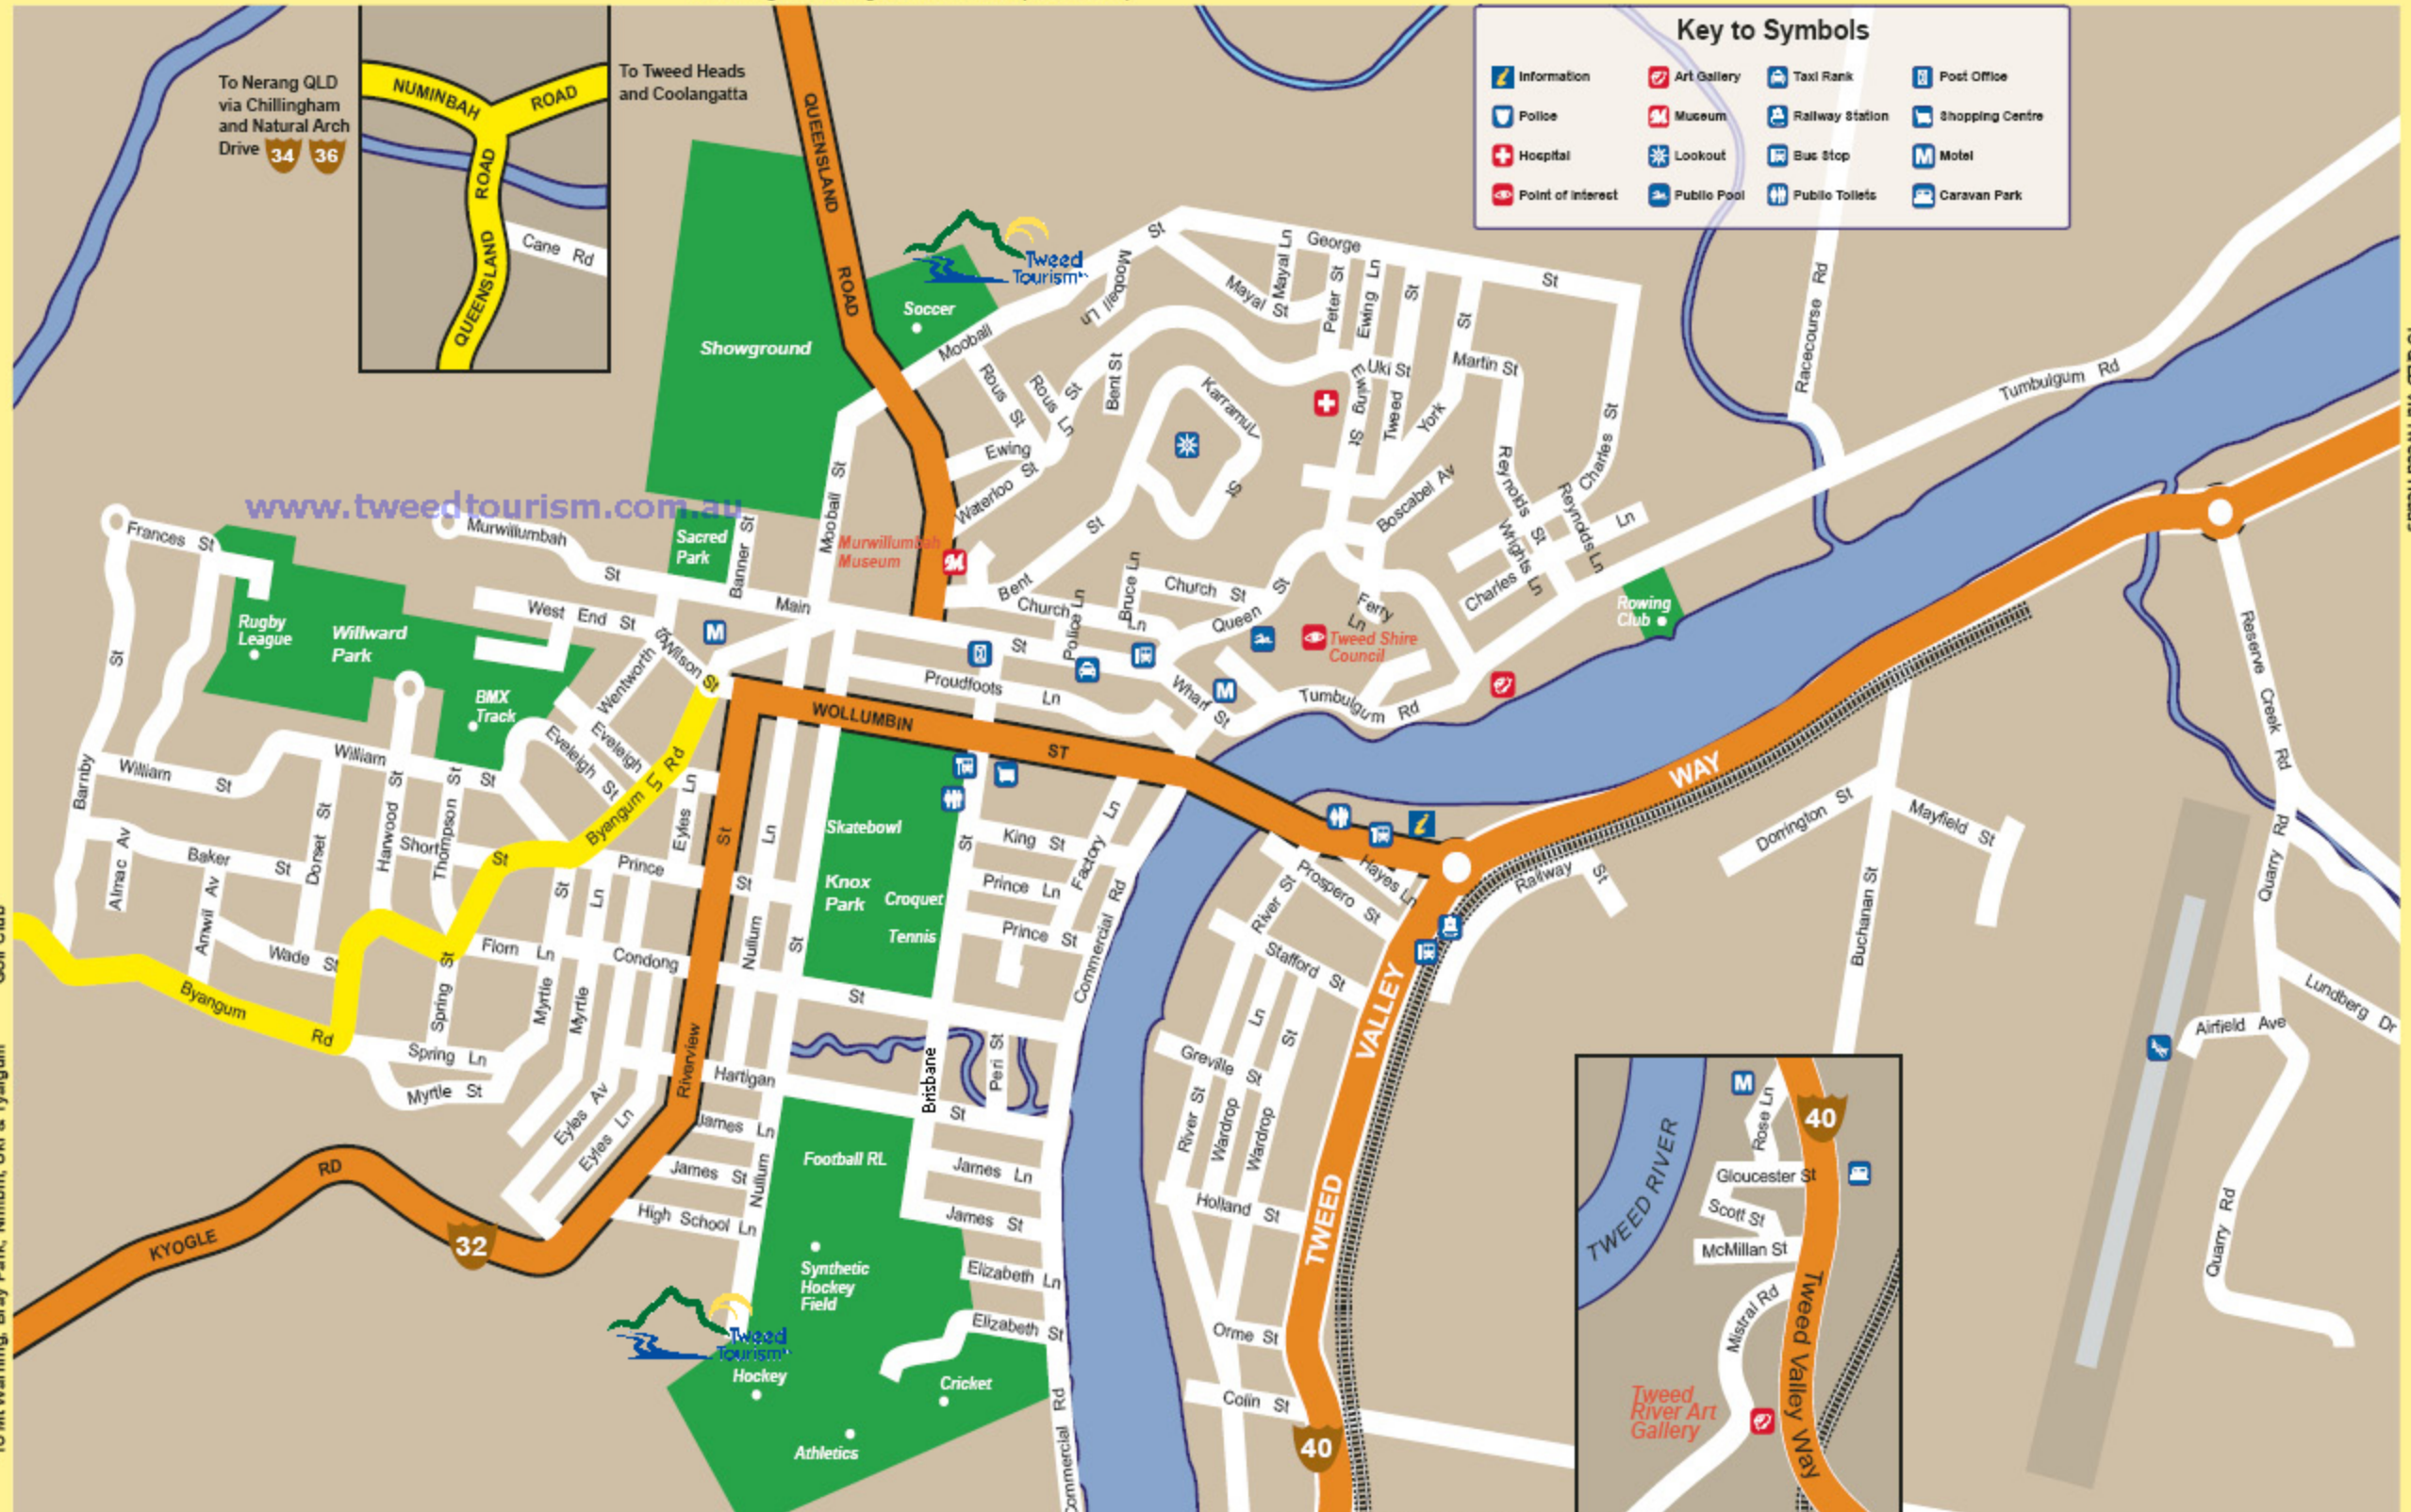

# Murwillumbah Street Map

To Chillingham, Nerang and Tweed Heads (see inset left)

### Key to Symbols

To Mt Warning, Bray Park, Nimbin, Uki & Tyalgum

To QLD via Tweed Heads

To Art Gallery. (See Inset) Byron Bay and Ballina